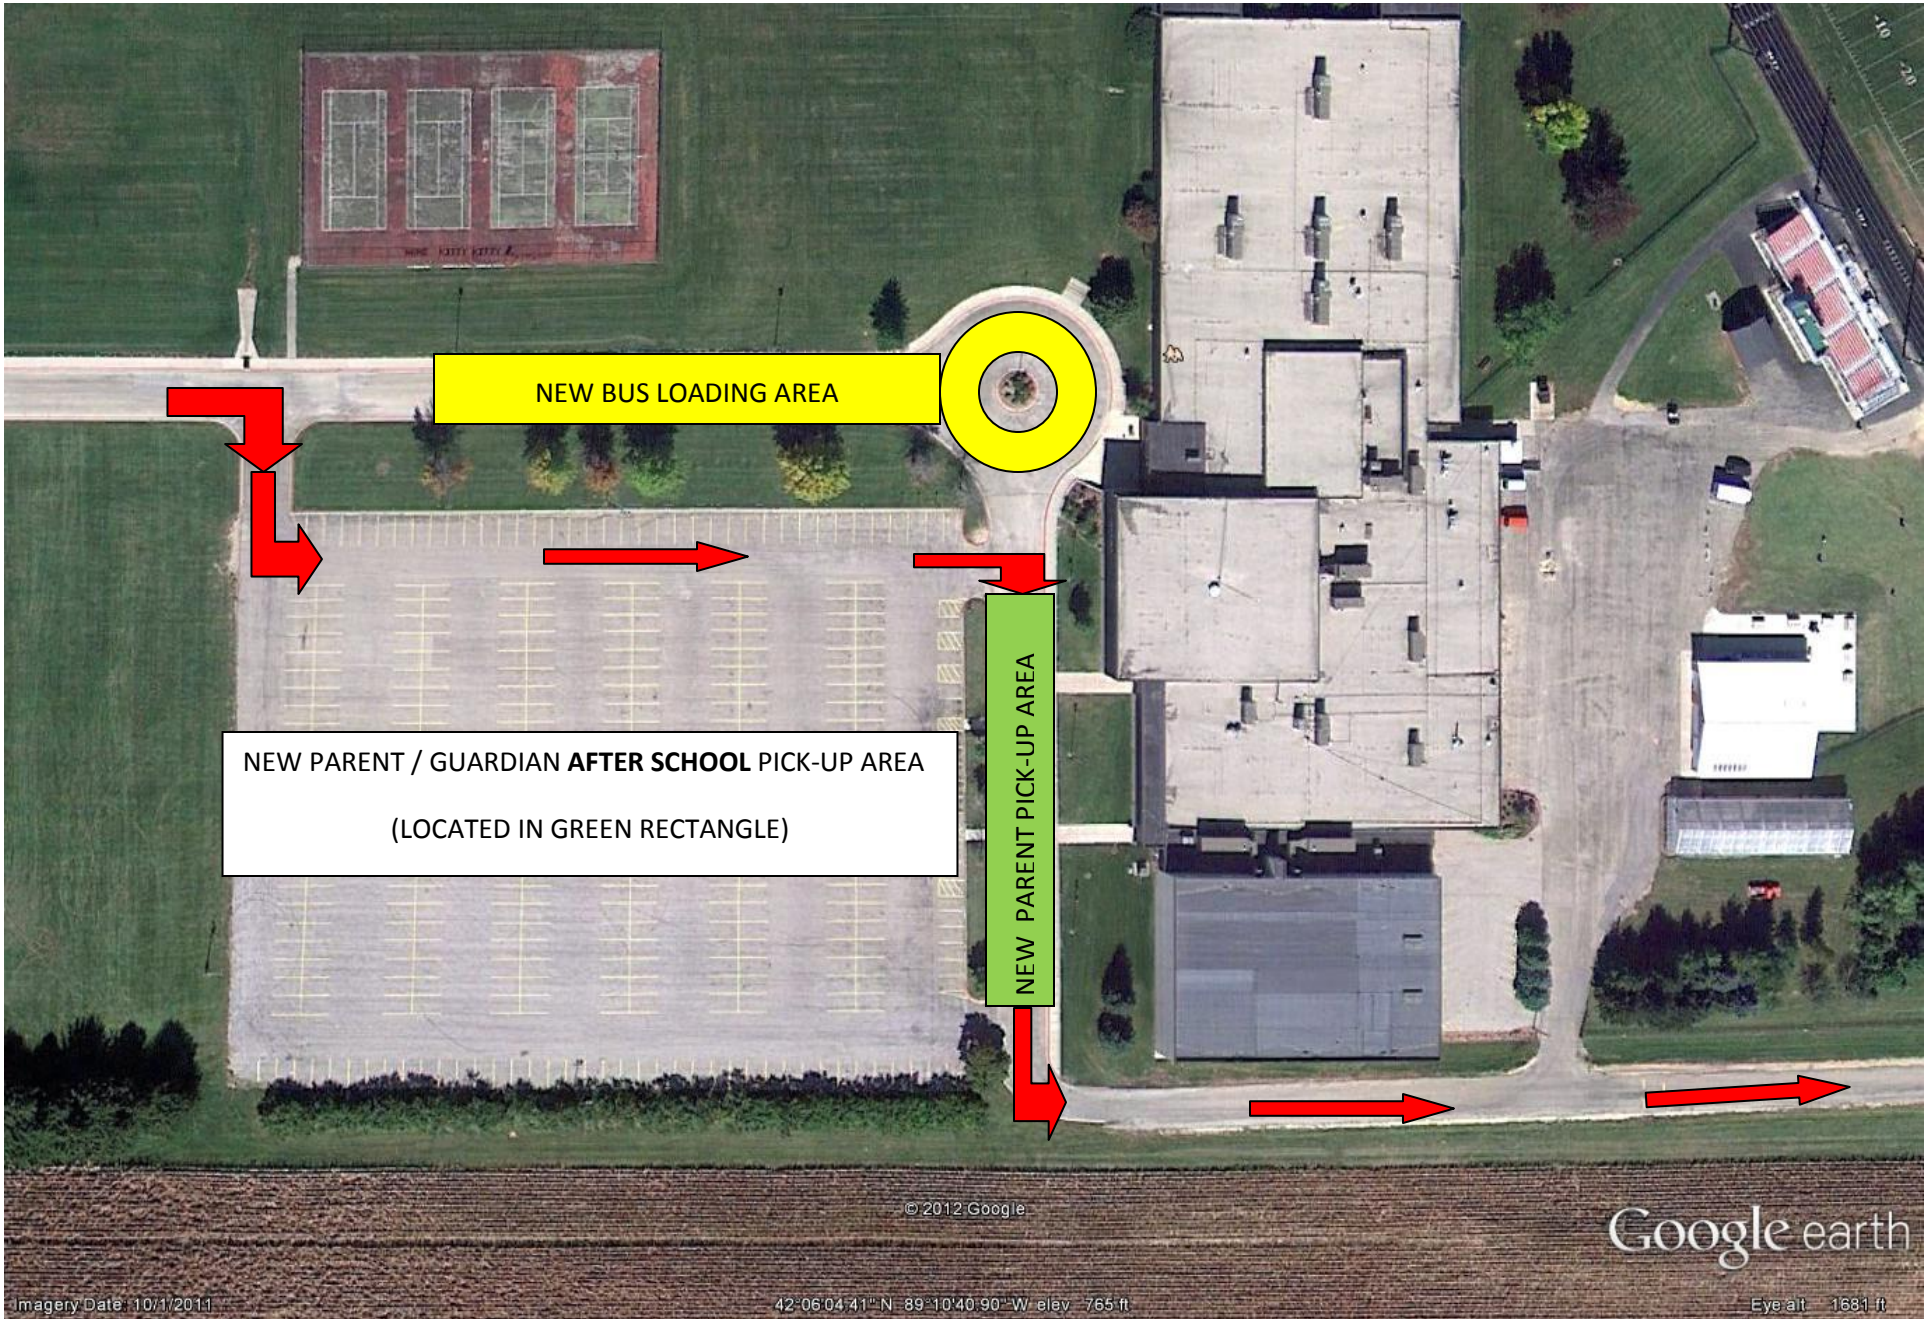

SVHS New Parent/Guardian After School

Drop Off / Pick-Up Traffic Flow

NEW BUS LOADING AREA

NEW PARENT / GUARDIAN AFTER SCHOOL PICK-UP AREA
(LOCATED IN GREEN RECTANGLE)

NEW PARENT PICK-UP AREA

© 2012 Google

Google earth

Imagery Date: 10/1/2011

42°06'04.41" N 89°10'40.90" W elev 765 ft

Eye alt 1681 ft